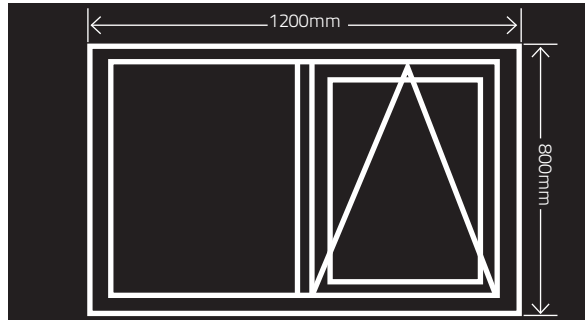

Double vs Triple Glazing - in thermal and non-thermal frames

Performance data provided by Altus NZ Ltd using Viridian Glass

Glass	0.8m x 1.2m Window		Pacific Residential 35mm			Pacific Thermal 52mm			Pacific Thermal 60mm		
		U Glass	Uw	Rw	WEERS	Uw	Rw	WEERS	Uw	Rw	WEERS
IGU with Clear Glass	Clear/ Air/ Clear	2.7	4.010	0.250	1.5 stars	3.210	0.312	2.5 stars	3.070	0.326	3 stars
	Clear/ Argon/ Clear	2.6	3.930	0.254	1.5 stars	3.140	0.319	2.5 stars	3.000	0.344	3.5 stars
IGU with 4mm Planitherm XN	Clear/ Argon/ Planitherm*3	1.1	2.920	0.342	3.5 stars	2.110	0.473	5 stars	1.970	0.507	5.5 stars
	Planitherm*2/ Argon/ Clear	1.1	2.920	0.342	3.5 stars	2.110	0.473	5 stars	1.970	0.507	5.5 stars
	Clear/ Argon/ Clear/ Argon/ Planitherm*5 (40mm/48mm IGU)	0.94/0.90	NA	NA	NA	2.040	0.490	5.5 stars	1.830	0.547	5.5 stars
	Clear/ Argon/ Planitherm*3/ Argon/ Planitherm*5 (40mm/48mm IGU)	0.65/0.55	NA	NA	NA	1.810	0.550	6 stars	1.610	0.620	6 stars
	Planitherm*2/ Argon/ Clear/ Argon/ Planitherm*5 (40mm/48mm IGU)	0.65/0.55	NA	NA	NA	1.810	0.550	6 stars	1.610	0.620	6 stars
	7mm Stadip Silence/ Argon/ Planitherm*3/ Argon/ Planitherm*5 (40mm/48mm IGU)	0.73/0.65	NA	NA	NA	1.870	0.530	5.5 stars	1.690	0.590	6 stars