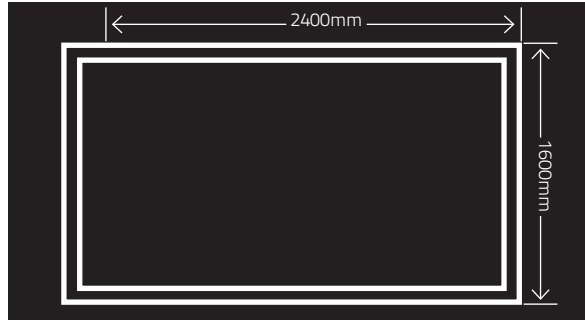

Glass	2.4m x 1.6m Fixed Window		Pacific Residential 35mm			Pacific Thermal 52mm			Pacific Thermal 60mm		
		U Glass	Uw	Rw	WEERS	Uw	Rw	WEERS	Uw	Rw	WEERS
IGU with Clear Glass	Clear/ Air/ Clear	2.7	3.170	0.315	2.5 stars	2.830	0.353	3.5 stars	2.790	0.359	3.5 stars
	Clear/ Argon/ Clear	2.6	3.080	0.325	3 stars	2.740	0.365	3.5 stars	2.690	0.371	3.5 stars
IGU with 4mm Planitherm XN	Clear/ Argon/ Planitherm*3	1.1	1.740	0.575	6 stars	1.380	0.724	6 stars	1.340	0.749	6 stars
	Planitherm*2/ Argon/ Clear	1.1	1.740	0.575	6 stars	1.380	0.724	6 stars	1.340	0.749	6 stars
	Clear/ Argon/ Clear/ Argon/ Planitherm*5 (40mm/48mm IGU)	0.9	NA	NA	NA	1.260	0.800	6 stars	1.150	0.868	6 stars
	Clear/ Argon/ Planitherm*3/ Argon/ Planitherm*5 (40mm/48mm IGU)	0.65/0.55	NA	NA	NA	0.980	1.020	6 stars	0.840	1.190	6 stars
	Planitherm*2/ Argon/ Clear/ Argon/ Planitherm*5 (40mm/48mm IGU)	0.65/0.55	NA	NA	NA	0.980	1.020	6 stars	0.840	1.190	6 stars
	7mm Stadip Silence/ Argon/ Planitherm*3/ Argon/ Planitherm*5 (40mm/48mm IGU)	0.73/0.65	NA	NA	NA	1.060	0.950	6 stars	0.940	1.070	6 stars