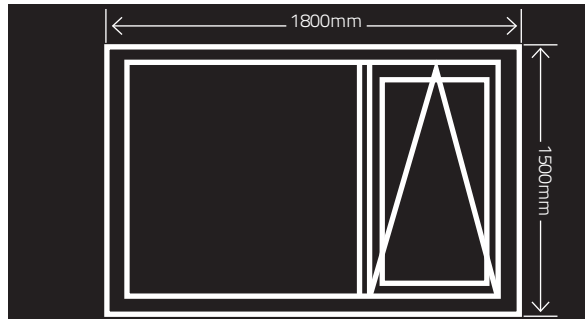

Double vs Triple Glazing - in thermal and non-thermal frames

Performance data provided by Altus NZ Ltd using Viridian Glass

Glass	0.8m x 1.2m Window		Pacific Residential 35mm			Pacific Thermal 52mm			Pacific Thermal 60mm		
		U Glass	Uw	Rw	WEERS	Uw	Rw	WEERS	Uw	Rw	WEERS
IGU with Clear Glass	Clear/ Air/ Clear	2.7	4.010	0.250	1.5 stars	3.210	0.312	2.5 stars	3.070	0.326	3 stars
	Clear/ Argon/ Clear	2.6	3.930	0.254	1.5 stars	3.140	0.319	2.5 stars	3.000	0.344	3.5 stars
IGU with 4mm Planitherm XN	Clear/ Argon/ Planitherm*3	1.1	2.920	0.342	3.5 stars	2.110	0.473	5 stars	1.970	0.507	5.5 stars
	Planitherm*2/ Argon/ Clear	1.1	2.920	0.342	3.5 stars	2.110	0.473	5 stars	1.970	0.507	5.5 stars
	Clear/ Argon/ Clear/ Argon/ Planitherm*5 (40mm/48mm IGU)	0.94/0.90	NA	NA	NA	2.040	0.490	5.5 stars	1.830	0.547	5.5 stars
	Clear/ Argon/ Planitherm*3/ Argon/ Planitherm*5 (40mm/48mm IGU)	0.65/0.55	NA	NA	NA	1.810	0.550	6 stars	1.610	0.620	6 stars
	Planitherm*2/ Argon/ Clear/ Argon/ Planitherm*5 (40mm/48mm IGU)	0.65/0.55	NA	NA	NA	1.810	0.550	6 stars	1.610	0.620	6 stars
	7mm Stadip Silence/ Argon/ Planitherm*3/ Argon/ Planitherm*5 (40mm/48mm IGU)	0.73/0.65	NA	NA	NA	1.870	0.530	5.5 stars	1.690	0.590	6 stars