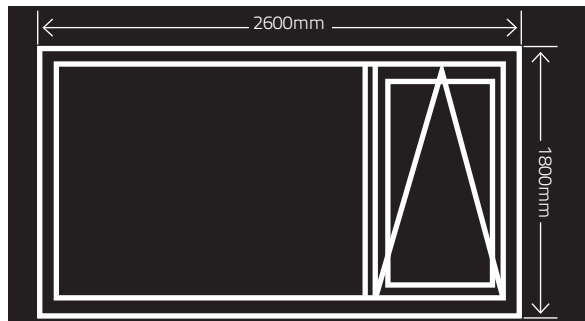

Glass	1.5m x 1.8m Window		Pacific Residential 35mm			Pacific Thermal 52mm			Pacific Thermal 60mm		
		U Glass	Uw	Rw	WEERS	Uw	Rw	WEERS	Uw	Rw	WEERS
IGU with Clear Glass	Clear/ Air/ Clear	2.7	3.500	0.286	1.5 stars	3.010	0.332	3 stars	2.930	0.342	3.5 stars
	Clear/ Argon/ Clear	2.6	3.410	0.293	1.5 stars	2.930	0.342	3.5 stars	2.840	0.352	3.5 stars
IGU with 4mm Planitherm XN	Clear/ Argon/ Planitherm*3	1.1	2.210	0.452	5 stars	1.720	0.582	6 stars	1.630	0.612	6 stars
	Planitherm*2/ Argon/ Clear	1.1	2.210	0.452	5 stars	1.720	0.582	6 stars	1.630	0.612	6 stars
	Clear/ Argon/ Clear/ Argon/ Planitherm*5 (40mm/48mm IGU)	0.94/0.90	NA	NA	NA	1.610	0.620	6 stars	1.470	0.681	6 stars
	Clear/ Argon/ Planitherm*3/ Argon/ Planitherm*5 (40mm/48mm IGU)	0.65/0.55	NA	NA	NA	1.360	0.740	6 stars	1.200	0.840	6 stars
	Planitherm*2/ Argon/ Clear/ Argon/ Planitherm*5 (40mm/48mm IGU)	0.65/0.55	NA	NA	NA	1.360	0.740	6 stars	1.200	0.840	6 stars
	7mm Stadip Silence/ Argon/ Planitherm*3/ Argon/ Planitherm*5 (40mm/48mm IGU)	0.73/0.65	NA	NA	NA	1.430	0.700	6 stars	1.280	0.780	6 stars